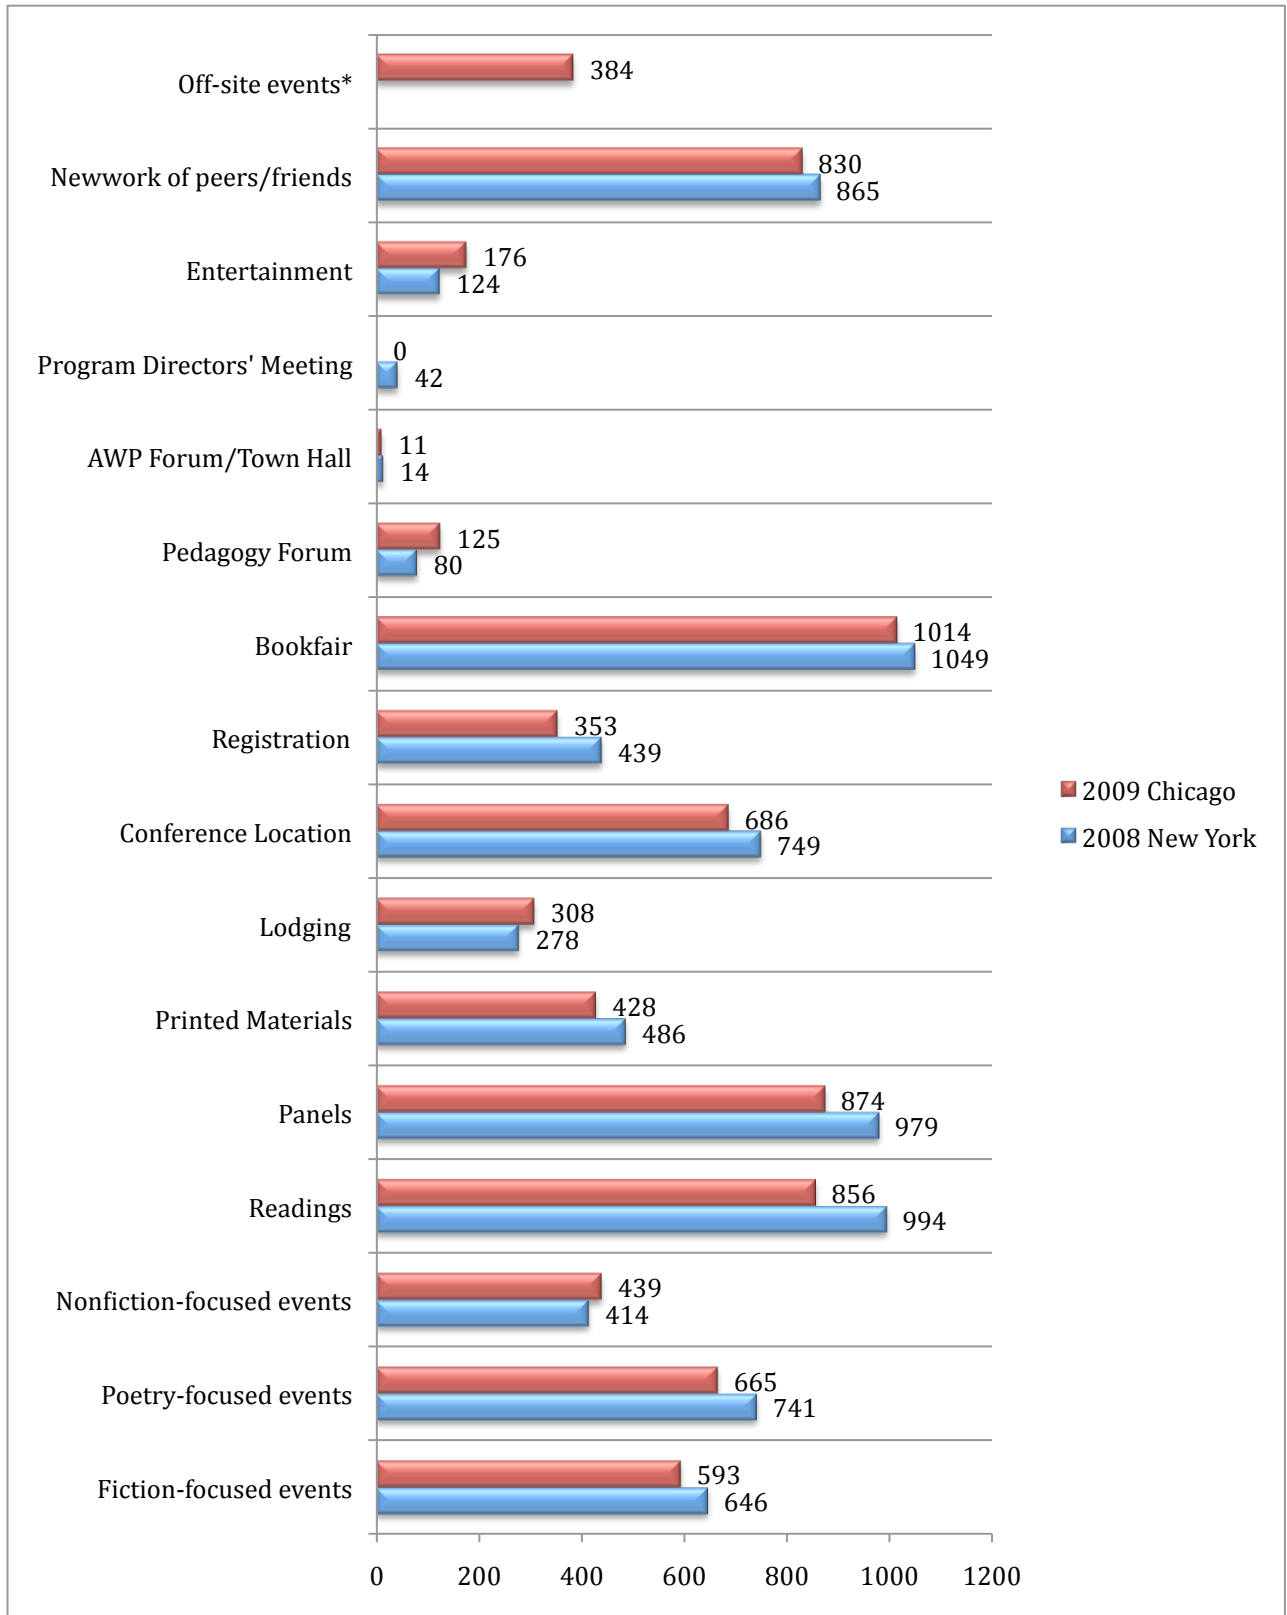

8. Which components of the conference were helpful to you? (Check all that apply)

*Off-site events were not a component of the 2008 New York Survey